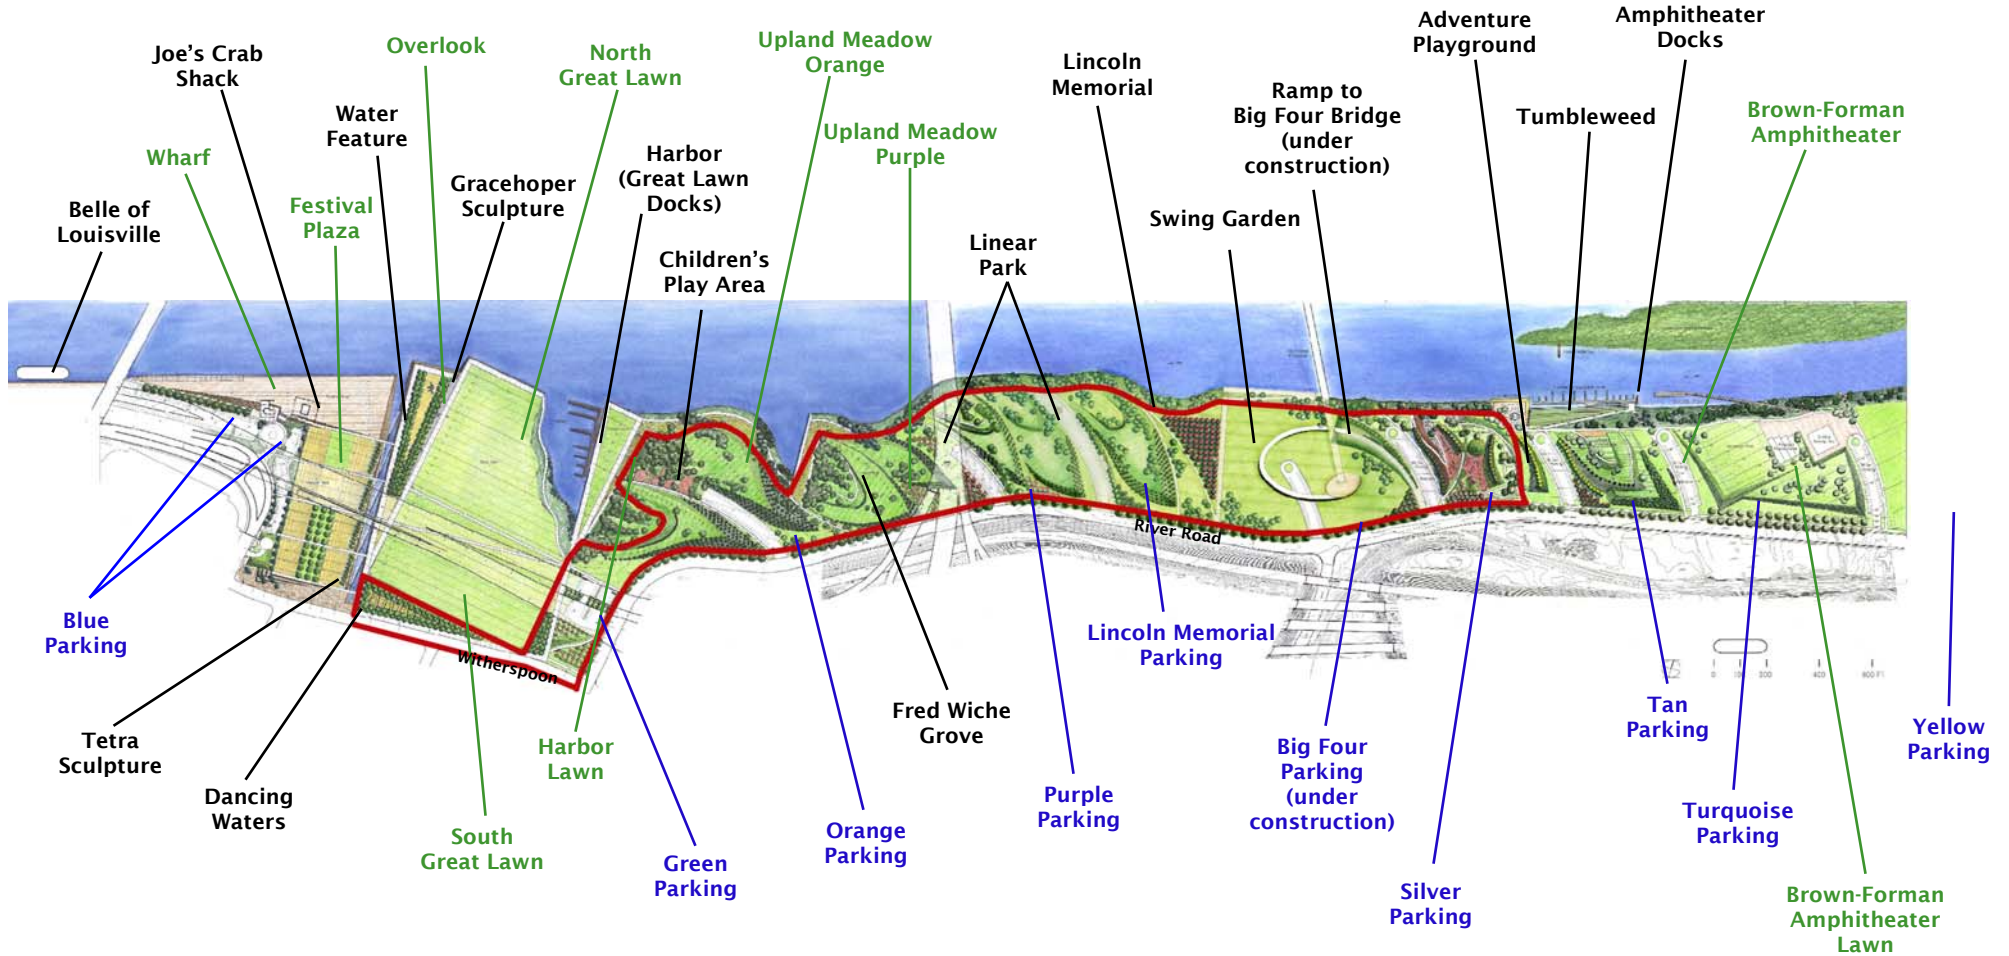

## Mayor's Mile - 2 miles (follow the signs on the lightposts)

## Louisville Waterfront Park

### PARK HOURS:

6:00 a.m.—11:00 p.m.

Adventure Playground: 6:00 a.m.—11:00 p.m.

Waterplay Area: 11:00 a.m.—8:00 p.m.

PARK FEATURES
  EVENT VENUES
  PARKING

Rest rooms are located on the Festival Plaza and in all parking lots except the BLUE and GREEN lots.