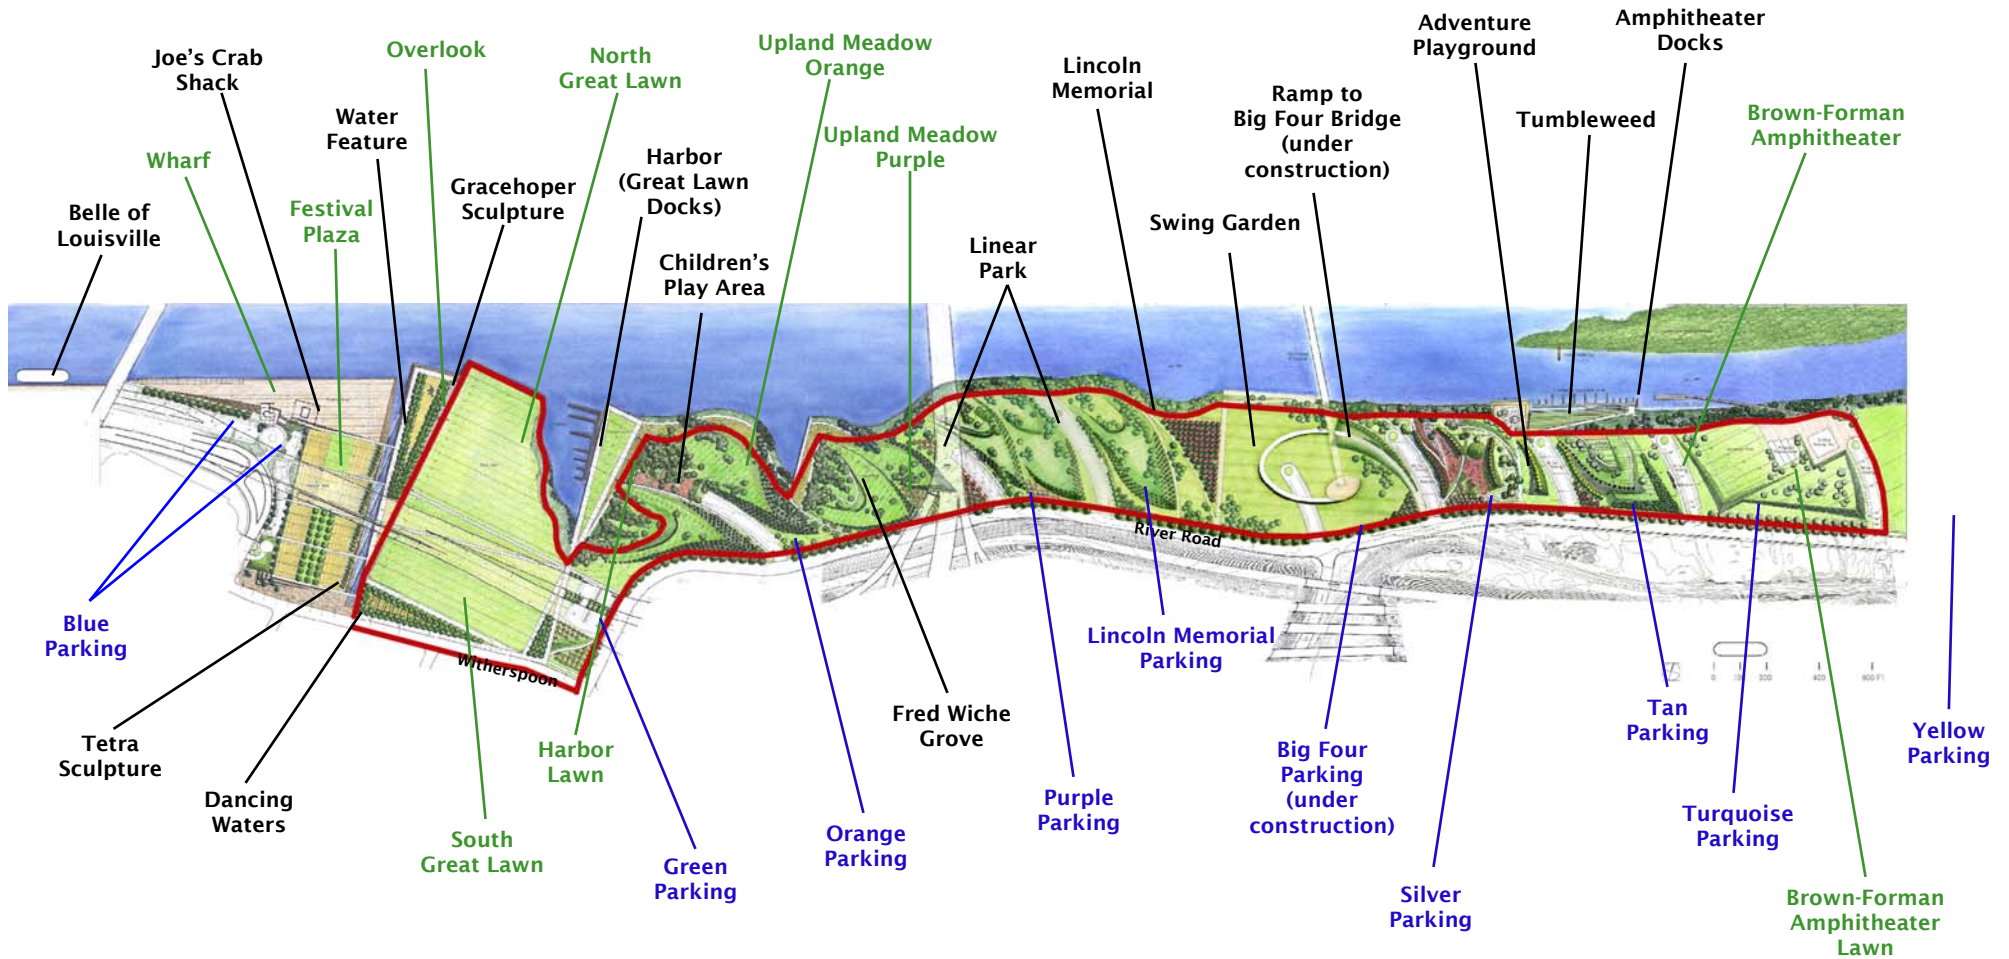

# 3-mile Walking/Jogging Route

## Louisville Waterfront Park

### PARK HOURS:

6:00 a.m.—11:00 p.m.

Adventure Playground: 6:00 a.m.—11:00 p.m.

Waterplay Area: 11:00 a.m.—8:00 p.m.

PARK FEATURES
  EVENT VENUES
  PARKING

Rest rooms are located on the Festival Plaza and in all parking lots except the BLUE and GREEN lots.